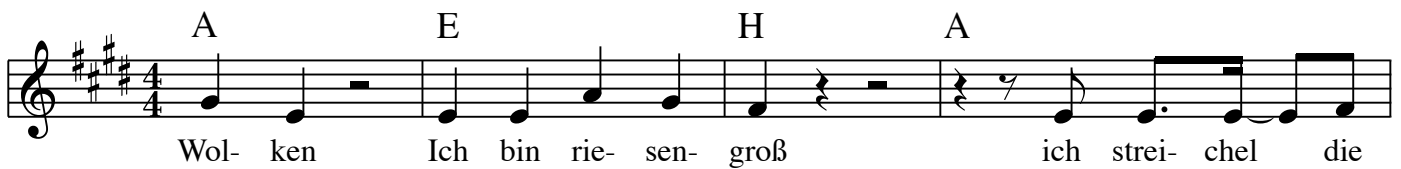

Ich bin groß

1

Musik : Florian Bauer / Achim Oppermann

Text : Florian Bauer

Tempo : ♩ = 120

gespr.: Wenn ich 'nen schlechten Tag hab' und es mir nicht so gut geht, dann stell' ich mir einfach vor ich wäre riesengroß

und ich schau mir die Erde von ganz oben an. Und auf einmal werden alle Probleme ganz klein.