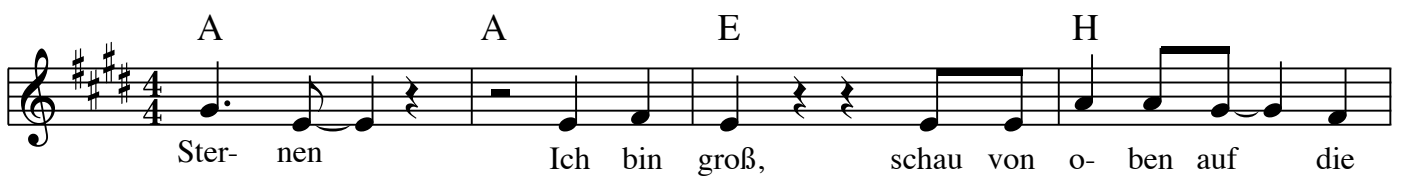

Ich bin groß

1

Musik : Florian Bauer / Achim Oppermann

Text : Florian Bauer

Tempo : ♩ = 120

gespr.: Wenn ich 'nen schlechten Tag hab' und es mir nicht so gut geht, dann stell' ich mir einfach vor ich wäre riesengroß

und ich schau mir die Erde von ganz oben an. Und auf einmal werden alle Probleme ganz klein.